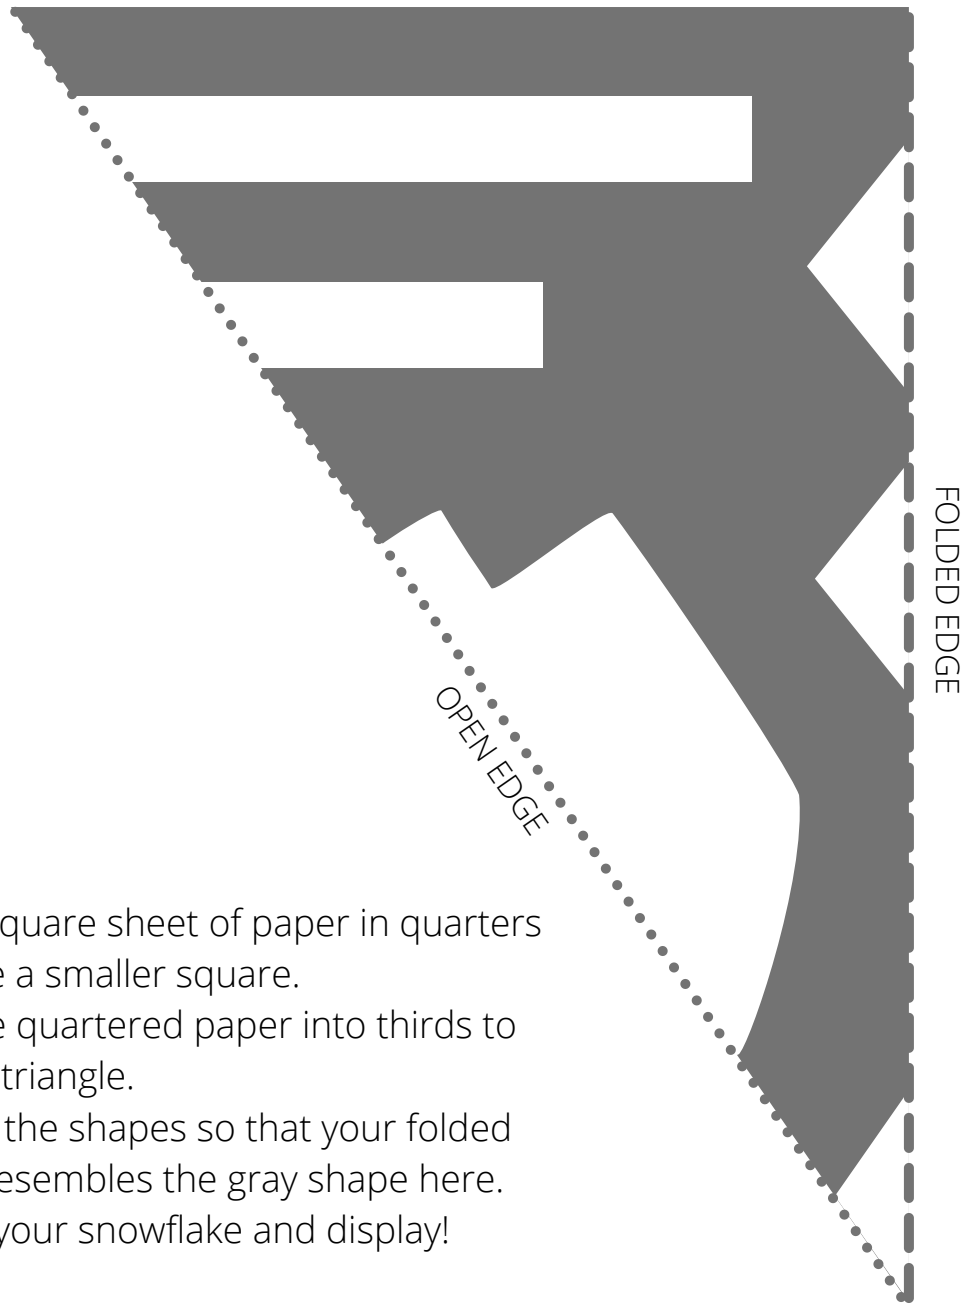

## Directions

1. Fold a square sheet of paper in quarters to make a smaller square.
2. Fold the quartered paper into thirds to make a triangle.
3. Cut out the shapes so that your folded paper resembles the gray shape here.
4. Unfold your snowflake and display!

# Hanukkah Snowflake Template

## Directions

1. Print this template onto card stock and cut away white spaces.
2. Trace the outline onto your paper on choice and cut out your snowflake.